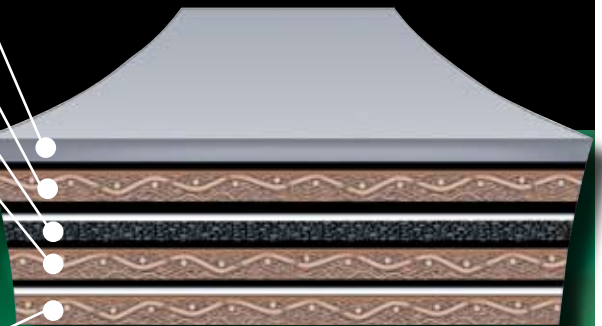

Signature Premium

HIGH PERFORMANCE

*on sheet-fed and
high-speed, heatset
web presses*

MEDIUM BUFFED SURFACE

FABRIC PLY

CLOSED-CELL COMPRESSIBLE LAYER

DENSELY WOVEN FABRIC

WATER/SOLVENT PROOF FABRIC

Compressible blankets that offer the ultimate in performance. Gray medium buffed surface and shrink-resistant construction offer super release, excellent dot reproduction and endurance on today's high-tech web and sheet-fed presses.

CONSTRUCTION FEATURES:

Crush Resistant Compressible Layer

Consistent pressure control at the nip and quick response on high speed presses.

Advanced Print Surface

Surface carries ink and transfers it to the substrate efficiently.

Precisely Ground and Engineered Buffed Surface

Improved release compared to cast and SRF surfaces.

High Tech Engineered Carcass

Components function in unison.

Low Compression Rubber Compounds

PERFORMANCE FEATURES